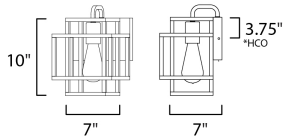

PRODUCT DESCRIPTION

A geometric design constructed of square steel tubing that is finished in a Matte Black and accented with Satin Brass. Add a Vintage bulb for a Restoration look or a Globe lamp for a Contemporary approach. Whatever design you desire this collection will make it happen at a price that will make you smile.